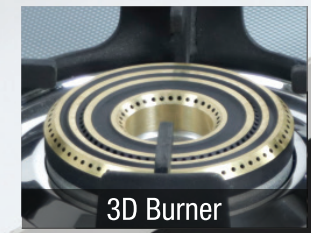

Designer Bakelite Knob

3D Burner