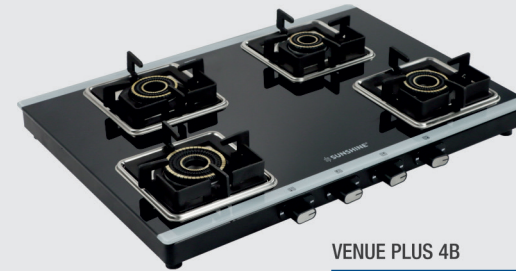

Slip Proof Leg

Ergonomic Knob Design

5* YEARS WARRANTY
Auto Ignition variant is available

DONNA ROSE GOLD DX SERIES

4D Burner

DONNA ROSE GOLD DX 3B

Dimension (mm): 770 x 380 (L x W)

DONNA ROSE GOLD DX 4B

Dimension (mm): 690 x 510 (L x W)

Toughened Glass with Edge Guard | Ergonomic Knob Design | Slip Proof Leg | Forged Brass Burner

5* YEARS WARRANTY
Auto Ignition variant is available

VENUE PLUS SERIES

VENUE PLUS 4B