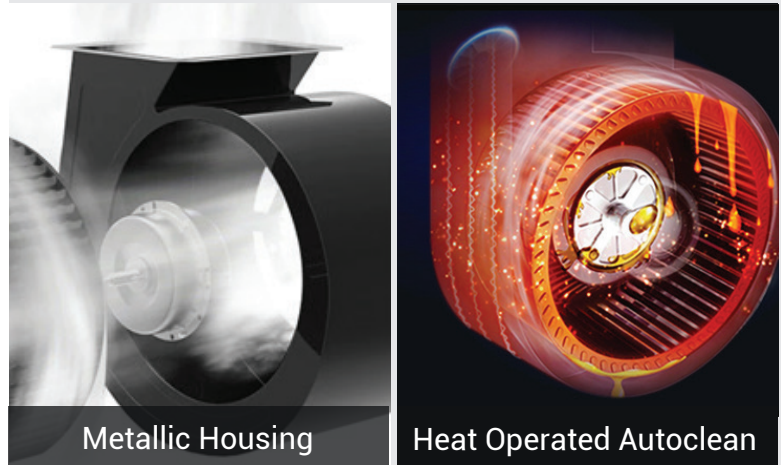

FILTER LESS TECHNOLOGY

LIFETIME WARRANTY ON MOTOR

VARIANTS- 600 MM

VITARA

- 1300m³/h Max Air Flow
- BK Oil Collector Cup
- Motion Sensor Touch Control
- Matte Finish Black Body
- Speed - 3
- Filter Less Technology
- Blower Type- Metallic

FILTER LESS TECHNOLOGY

LIFETIME WARRANTY ON MOTOR

VARIANTS- 600 MM

NEXA PLUS

- Maximum Suction 1300m³/h
- Metallic Housing
- Speed - 3
- Easy to Clean Oil Collector
- Metallic Blower
- Filterless Chimney
- So No Need To Clean Filters
- Motion Sensor Touch Control
- Heat Operated Autoclean

LIFETIME WARRANTY ON MOTOR

VARIANTS- 900 MM

BENLIO

- 1650m³/h Max Air Flow
- PC Oil Collector Cup
- Dual Panel
- Motion Sensor with Touch Control
- Stainless Steel + Toughened Glass
- Speed - 3
- Blower Type- Plastic
- Cassette Filters
- Speed - 3