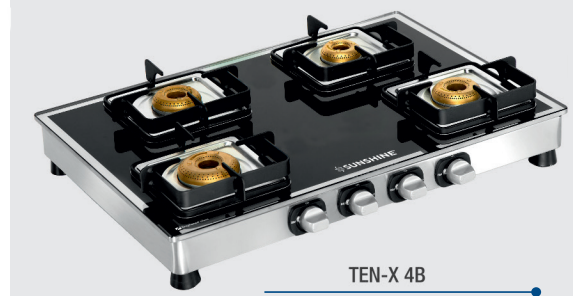

TEN-X SERIES

TEN-X 4B

Dimension (mm): 690 x 480 (L x W)