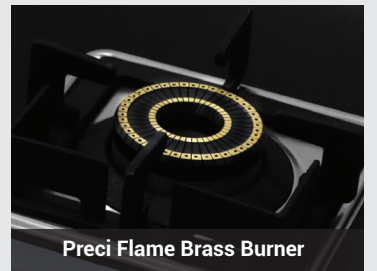

Preci Flame Brass Burner

4D Burner

Preci Flame Brass Burner | Flame Guard Pan Support

5* YEARS WARRANTY
Auto Ignition variant is available