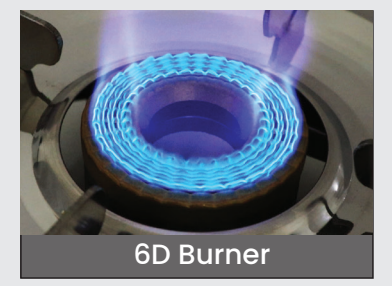

6D Burner

Preci Flame Burner | Stylish & Bakelite knob | Cast Iron Pan Support

5* YEARS WARRANTY
Auto Ignition variant is available