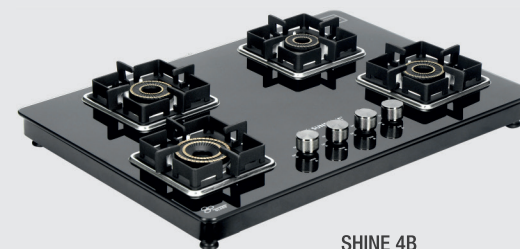

ARROW SERIES

Side Handle
For Easy Cleaning

ARROW 4B

Dimension (mm): 635 x 500 (L x W)

ARROW 3B

Dimension (mm): 770 x 380 (L x W)

ARROW 2B

Dimension (mm): 700 x 360 (L x W)

4D Burner

Preci Flame Brass Burner | Dual Tone Knob Design | Flame Guard Pan Support

5* YEARS WARRANTY
Auto Ignition variant is available

SHINE SERIES

SHINE 4B

Dimension (mm): 750 x 525 (L x W)

SHINE 3B

Dimension (mm): 750 x 525 (L x W)