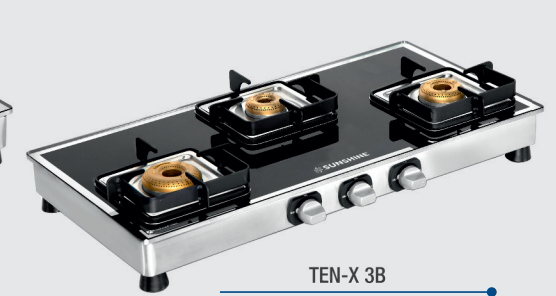

TEN-X 3B

Dimension (mm): 770 x 380 (L x W)